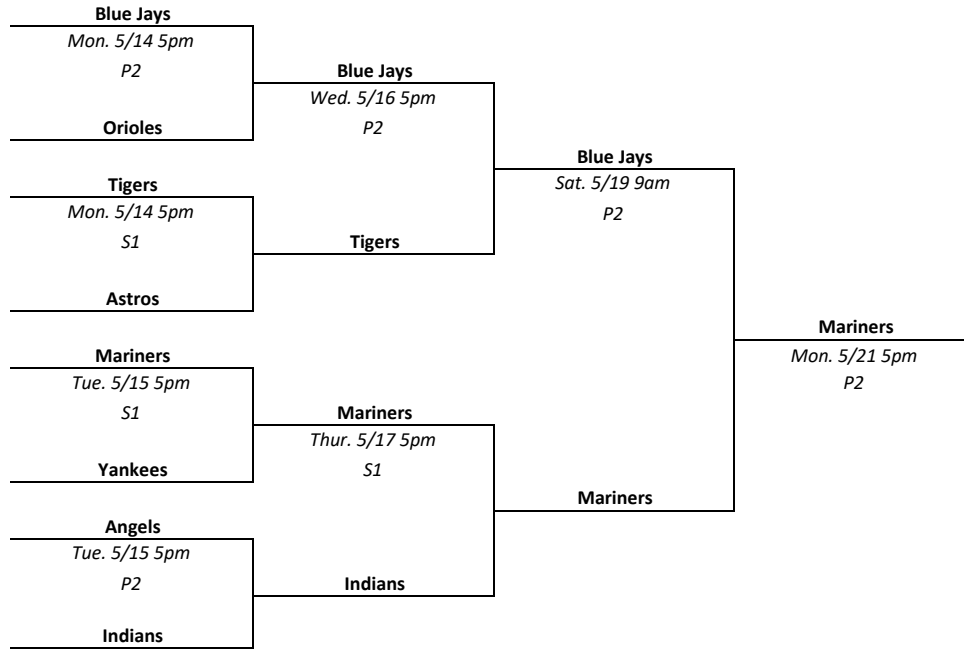

Post-Season Tournament Shetland Bracket

(A coin toss will determine the Home team for each game.)

AMERICAN LEAGUE

NATIONAL LEAGUE

Champion