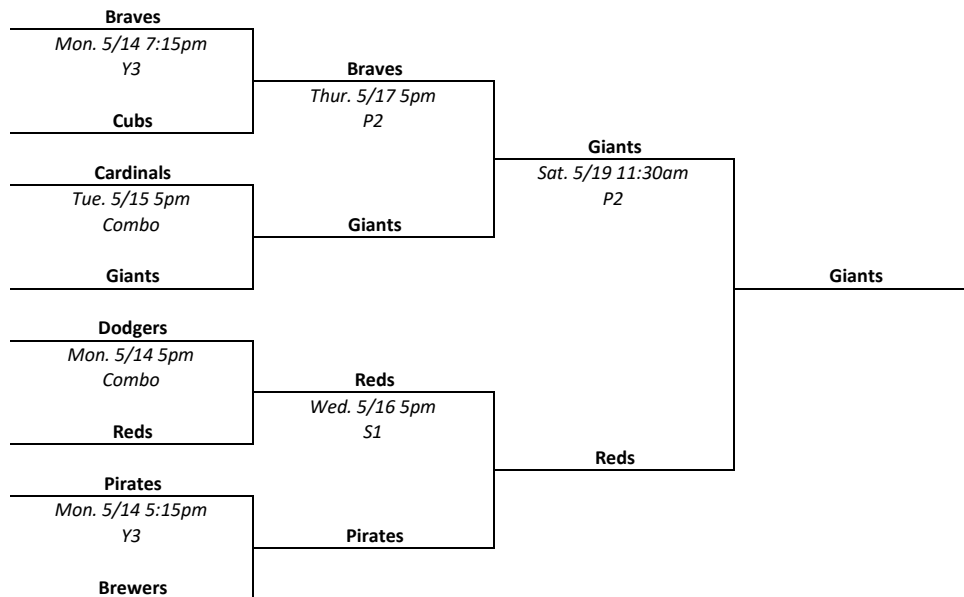

Post-Season Tournament Shetland Bracket

(A coin toss will determine the Home team for each game.)

AMERICAN LEAGUE

NATIONAL LEAGUE

Champion